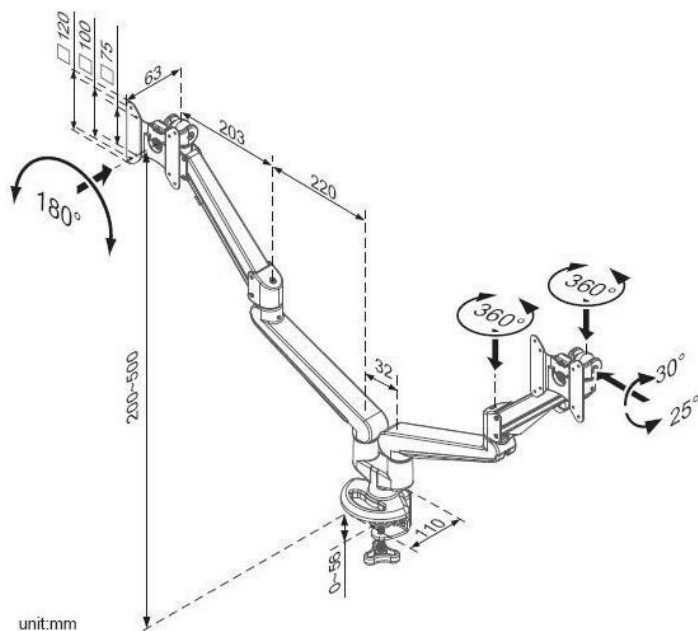

Ascend Dual Gas Arm with Standard Clamp

Product Specification

Product code	CMS3004C-ED - BLACK
*Weight capacity	From 3 - 8 kg per arm
**Maximum Screen Size	36"
Height adjustment range	200mm – 500mm from desktop
Max forward extension	486mm
VESA	75mm & 100mm VESA compliant
Movement	Height adjustment, tilt, swivel, rotation and reach

*Capacity may be reduced if monitor size is greater than 26" or depth is greater than 5.5cm

**Subject to weight being within range & VESA 75 x 75mm or 100 x 100mm, please refer to our measurements / line drawings and check with screen manufacturers measurements including bezel

Additional Information

Clamp for 16mm to 55mm desktops

Integral cable management

2 screen gas assisted height adjustment

Lockable quick release VESA function

180 anti rotation feature

Over 90% of the Aluminium Alloy content is recycled